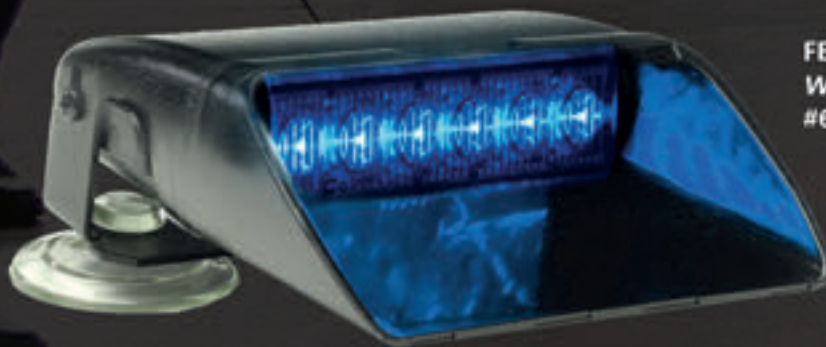

FEU DE PARE-BRISE SIMPLE
WINDSHIELD LIGHT
#6820024